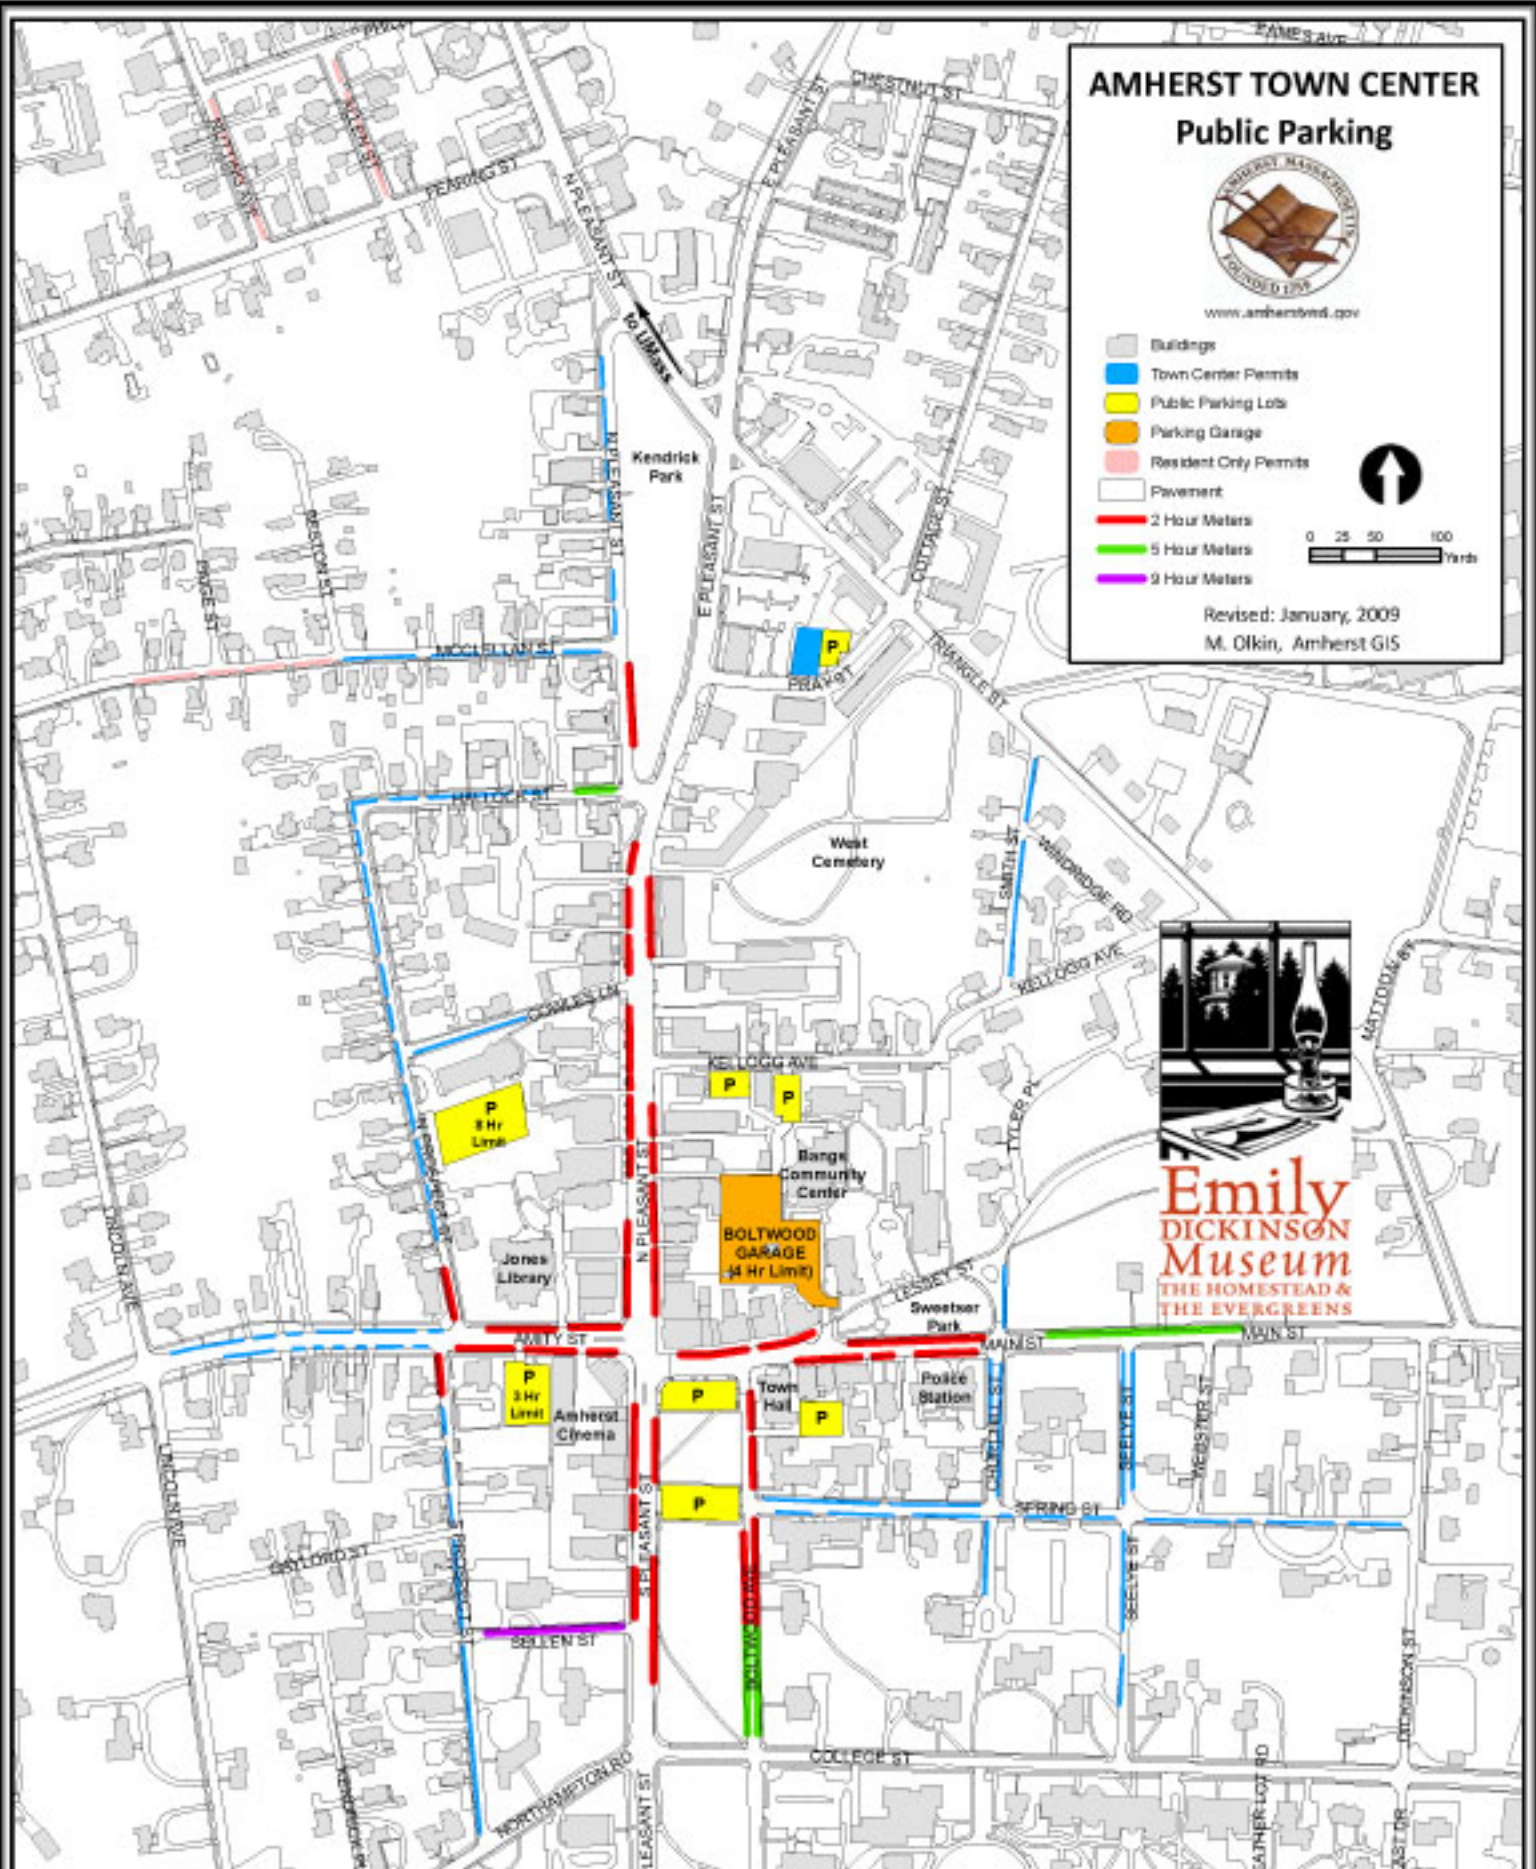

AMHERST TOWN CENTER Public Parking

www.amherstma.gov

- Buildings
- Town Center Permits
- Public Parking Lots
- Parking Garage
- Resident Only Permits
- Pavement
- 2 Hour Meters
- 5 Hour Meters
- 9 Hour Meters

0 25 50 100
Yards

Revised: January, 2009
M. Olin, Amherst GIS

**Emily
DICKINSON
Museum**
THE HOMESTEAD &
THE EVERGREENS

ARE YOU LOOKING FOR A PLACE TO PARK IN DOWNTOWN AMHERST?

For parking info call: 413-259-3020 or go to www.amherstma.gov/parking